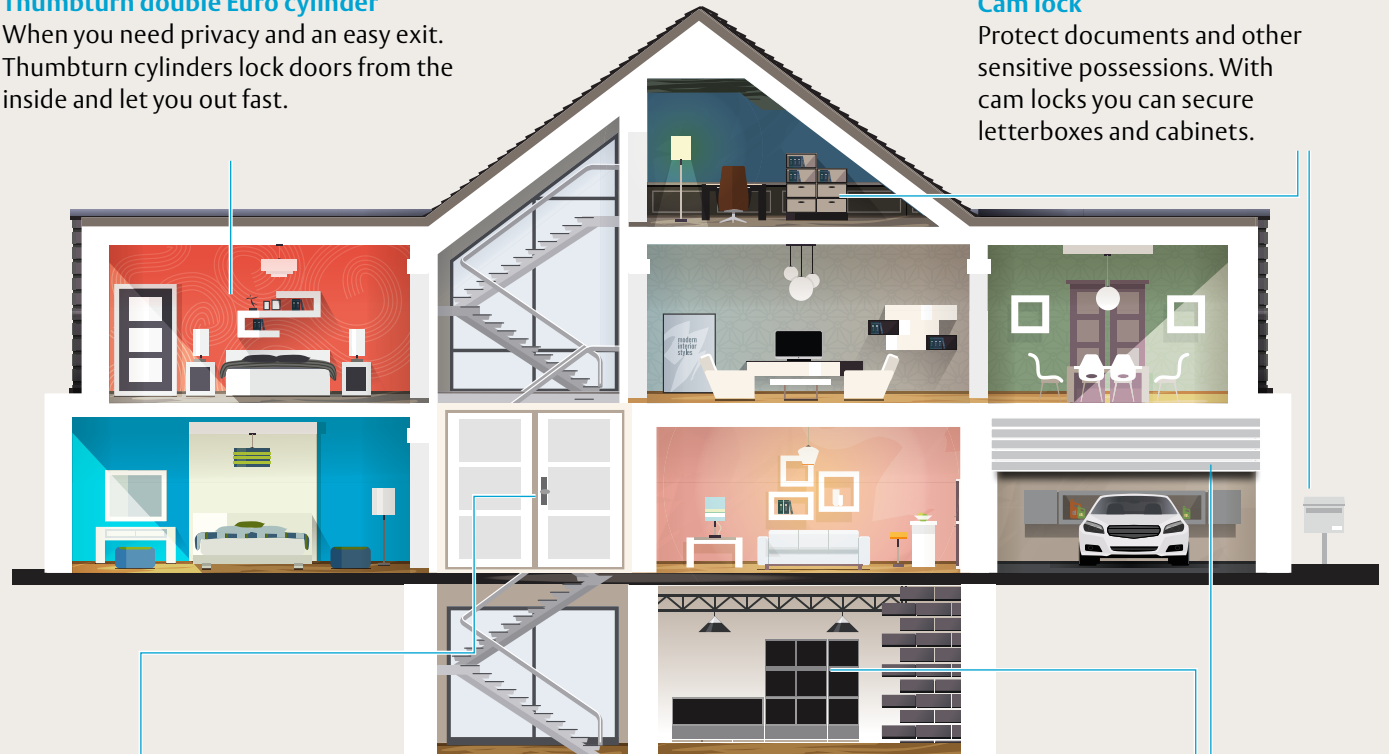

You no longer waste time looking for the right key. With the CY100, you can open every domestic door — and more — with the same key.

And because the CY100 key is robust, secure (patent-protected until 2036) and reversible, it turns in the lock first time, every time.

**CY100:
Locking devices for more than just doors**

**Bathrooms and master bedrooms
Thumbturn double Euro cylinder**

When you need privacy and an easy exit. Thumbturn cylinders lock doors from the inside and let you out fast.

**Letterboxes and cabinets
Cam lock**

Protect documents and other sensitive possessions. With cam locks you can secure letterboxes and cabinets.

**Main entrance
and exterior doors
Double Euro cylinder
and rim cylinder**